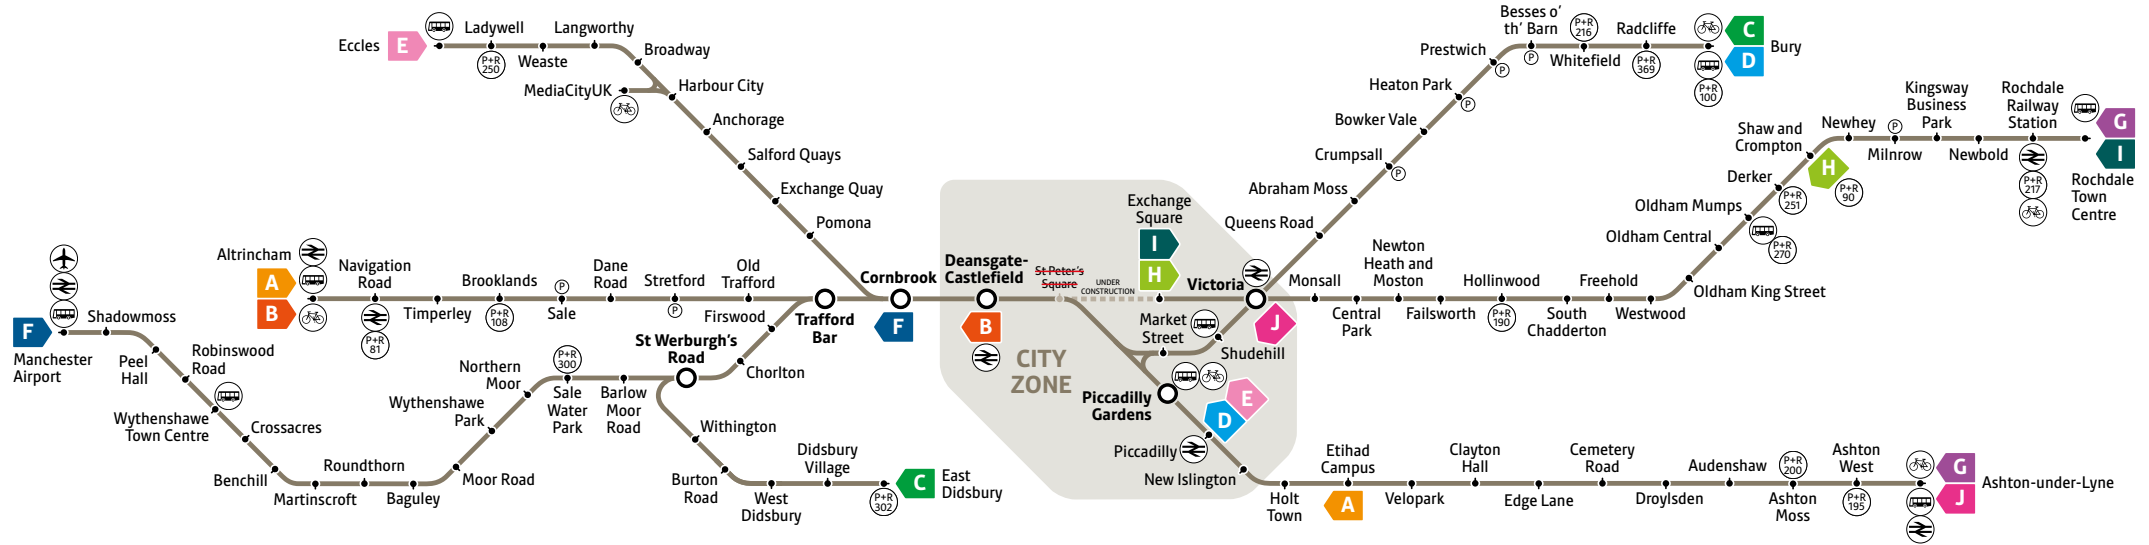

Greater Manchester tram network map

Services

- A** Altrincham – Etihad Campus **A**
- B** Altrincham – Deansgate-Castlefield (Monday to Saturday only) **B**
- C** Bury – East Didsbury **C**
- D** Bury – Piccadilly (Monday to Saturday only) **D**
- E** Eccles – Piccadilly via MediaCityUK **E**
- F** Manchester Airport – Cornbrook **F**
- G** Rochdale Town Centre – Ashton-under-Lyne **G**
- H** Shaw and Crompton – Exchange Square (Monday to Saturday only) **H**
- I** Rochdale Town Centre – Exchange Square (Sunday only) **I**
- J** Ashton-under-Lyne – Victoria (Sunday only) **J**

Key

- I** Rochdale Town Centre – Exchange Square (Sunday only) **I**
- J** Ashton-under-Lyne – Victoria (Sunday only) **J**
- Metrolink stop
- Interchange with other services
- Line and stop under construction
- Bus interchange
- Rail interchange
- Park + Ride
Number of spaces available
- Car Park
Limited spaces available
- Cycle hub
Membership required

Check your tram times at www.metrolink.co.uk before travelling