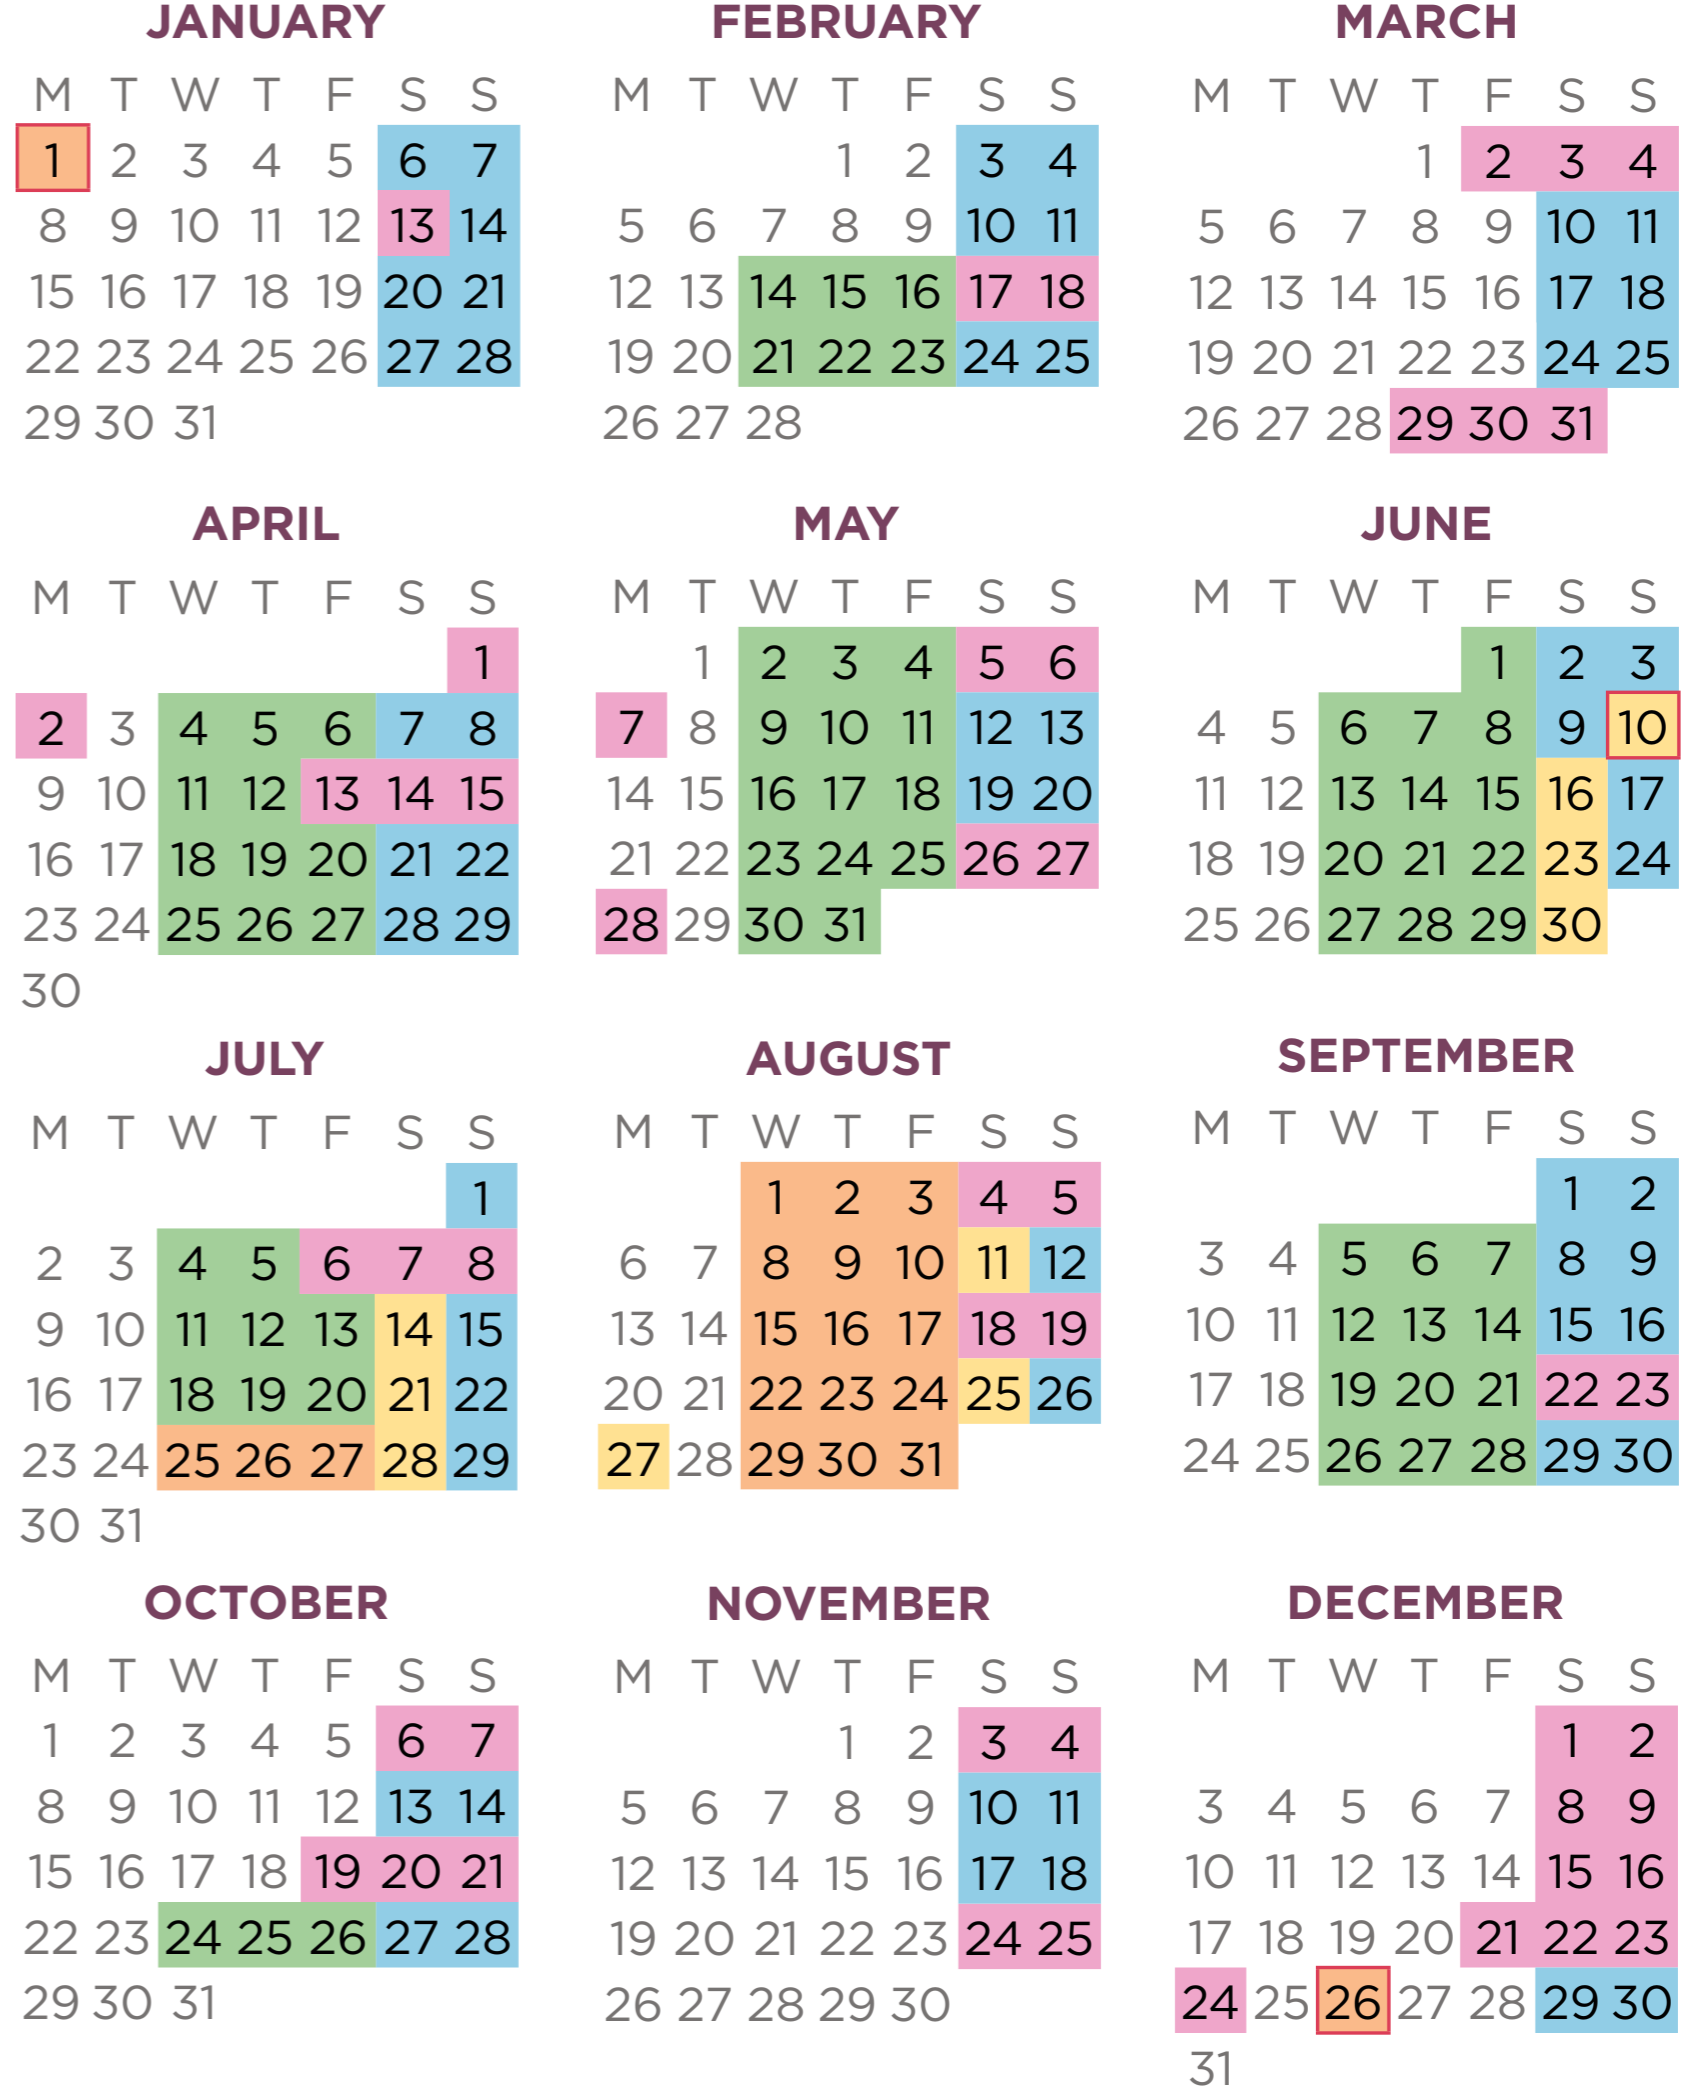

EAST LANCASHIRE RAILWAY

EVERY STOP IS A START...

Timetables & Fares 2018

Visit & return for half price!*

FREEDOM OF THE LINE

Our best value tickets which include unlimited travel all day (excludes special events).

Freedom of the Line: £9.50
Full Line Return Tickets:
Adult: £6.50
Child/concession: £4.50

OTHER FARES FROM BURRS

	Adult		Concession		Child	
	Return	Single	Return	Single	Return	Single
Heywood	£12.00	£8.00	£11.00	£7.50	£7.50	£5.00
Bury Bolton Street/ Summerseat/ Ramsbottom	£8.50	£6.00	£8.00	£5.50	£5.50	£4.00
Irwell Vale/ Rawtenstall	£12.00	£8.00	£11.00	£7.50	£7.50	£5.00

*Ask at Booking Office or see website for more information.

YELLOW TIMETABLE

	D	S	S	D	S	S	D	S	S	D	S	S
Heywood	dep -	-	-	10:00	10:45	11:30	12:15	13:15	14:15	15:05	15:45	16:30
Bury Bolton St	dep -	-	09:30	10:20	11:05	11:50	12:40	13:35	14:35	15:25	16:05	16:48 _a
Burrs CP	dep -	-	09:35	10:25	11:10	11:55	12:45	13:40	14:40	15:30	16:10	-
Summerseat	dep -	-	09:40	10:30	11:15	12:00	12:50	13:45	14:45	15:35	16:15	-
Ramsbottom	dep -	-	09:47	10:37	11:25	12:15	13:05	14:00	14:55	15:42	16:25	-
Irwell Vale	dep -	-	09:54	10:44	11:32	12:22	13:12	14:07	15:02	15:49	16:32 _n	-
Rawtenstall	arr -	-	10:02	10:52	11:40	12:30	13:20	14:15	15:10	15:57	16:40	-
Rawtenstall	dep -	-	10:20	11:05	11:55	12:45	13:40	14:30	15:25	16:10	17:00	-
Irwell Vale	dep -	-	10:27	11:12	12:02	12:52	13:47	14:37	15:32	16:17 _n	17:07 _n	-
Ramsbottom	dep -	-	10:40	11:23	12:13	13:03	13:58	14:48	15:42	16:30	17:15	-
Summerseat	dep -	-	10:45	11:28	12:18	13:08	14:03	14:53	15:47	16:35	17:20	-
Burrs CP	dep -	-	10:50	11:33	12:23	13:13	14:08	14:58	15:52	16:40 _n	17:25 _n	-
Bury Bolton St	dep 09:30	10:15	11:00	11:45	12:35	13:40	14:35	15:20	16:05	16:44 _a	17:29 _a	-
Heywood	arr 09:43	10:28	11:13	11:58	12:48	13:53	14:48	15:33	16:18	-	-	-