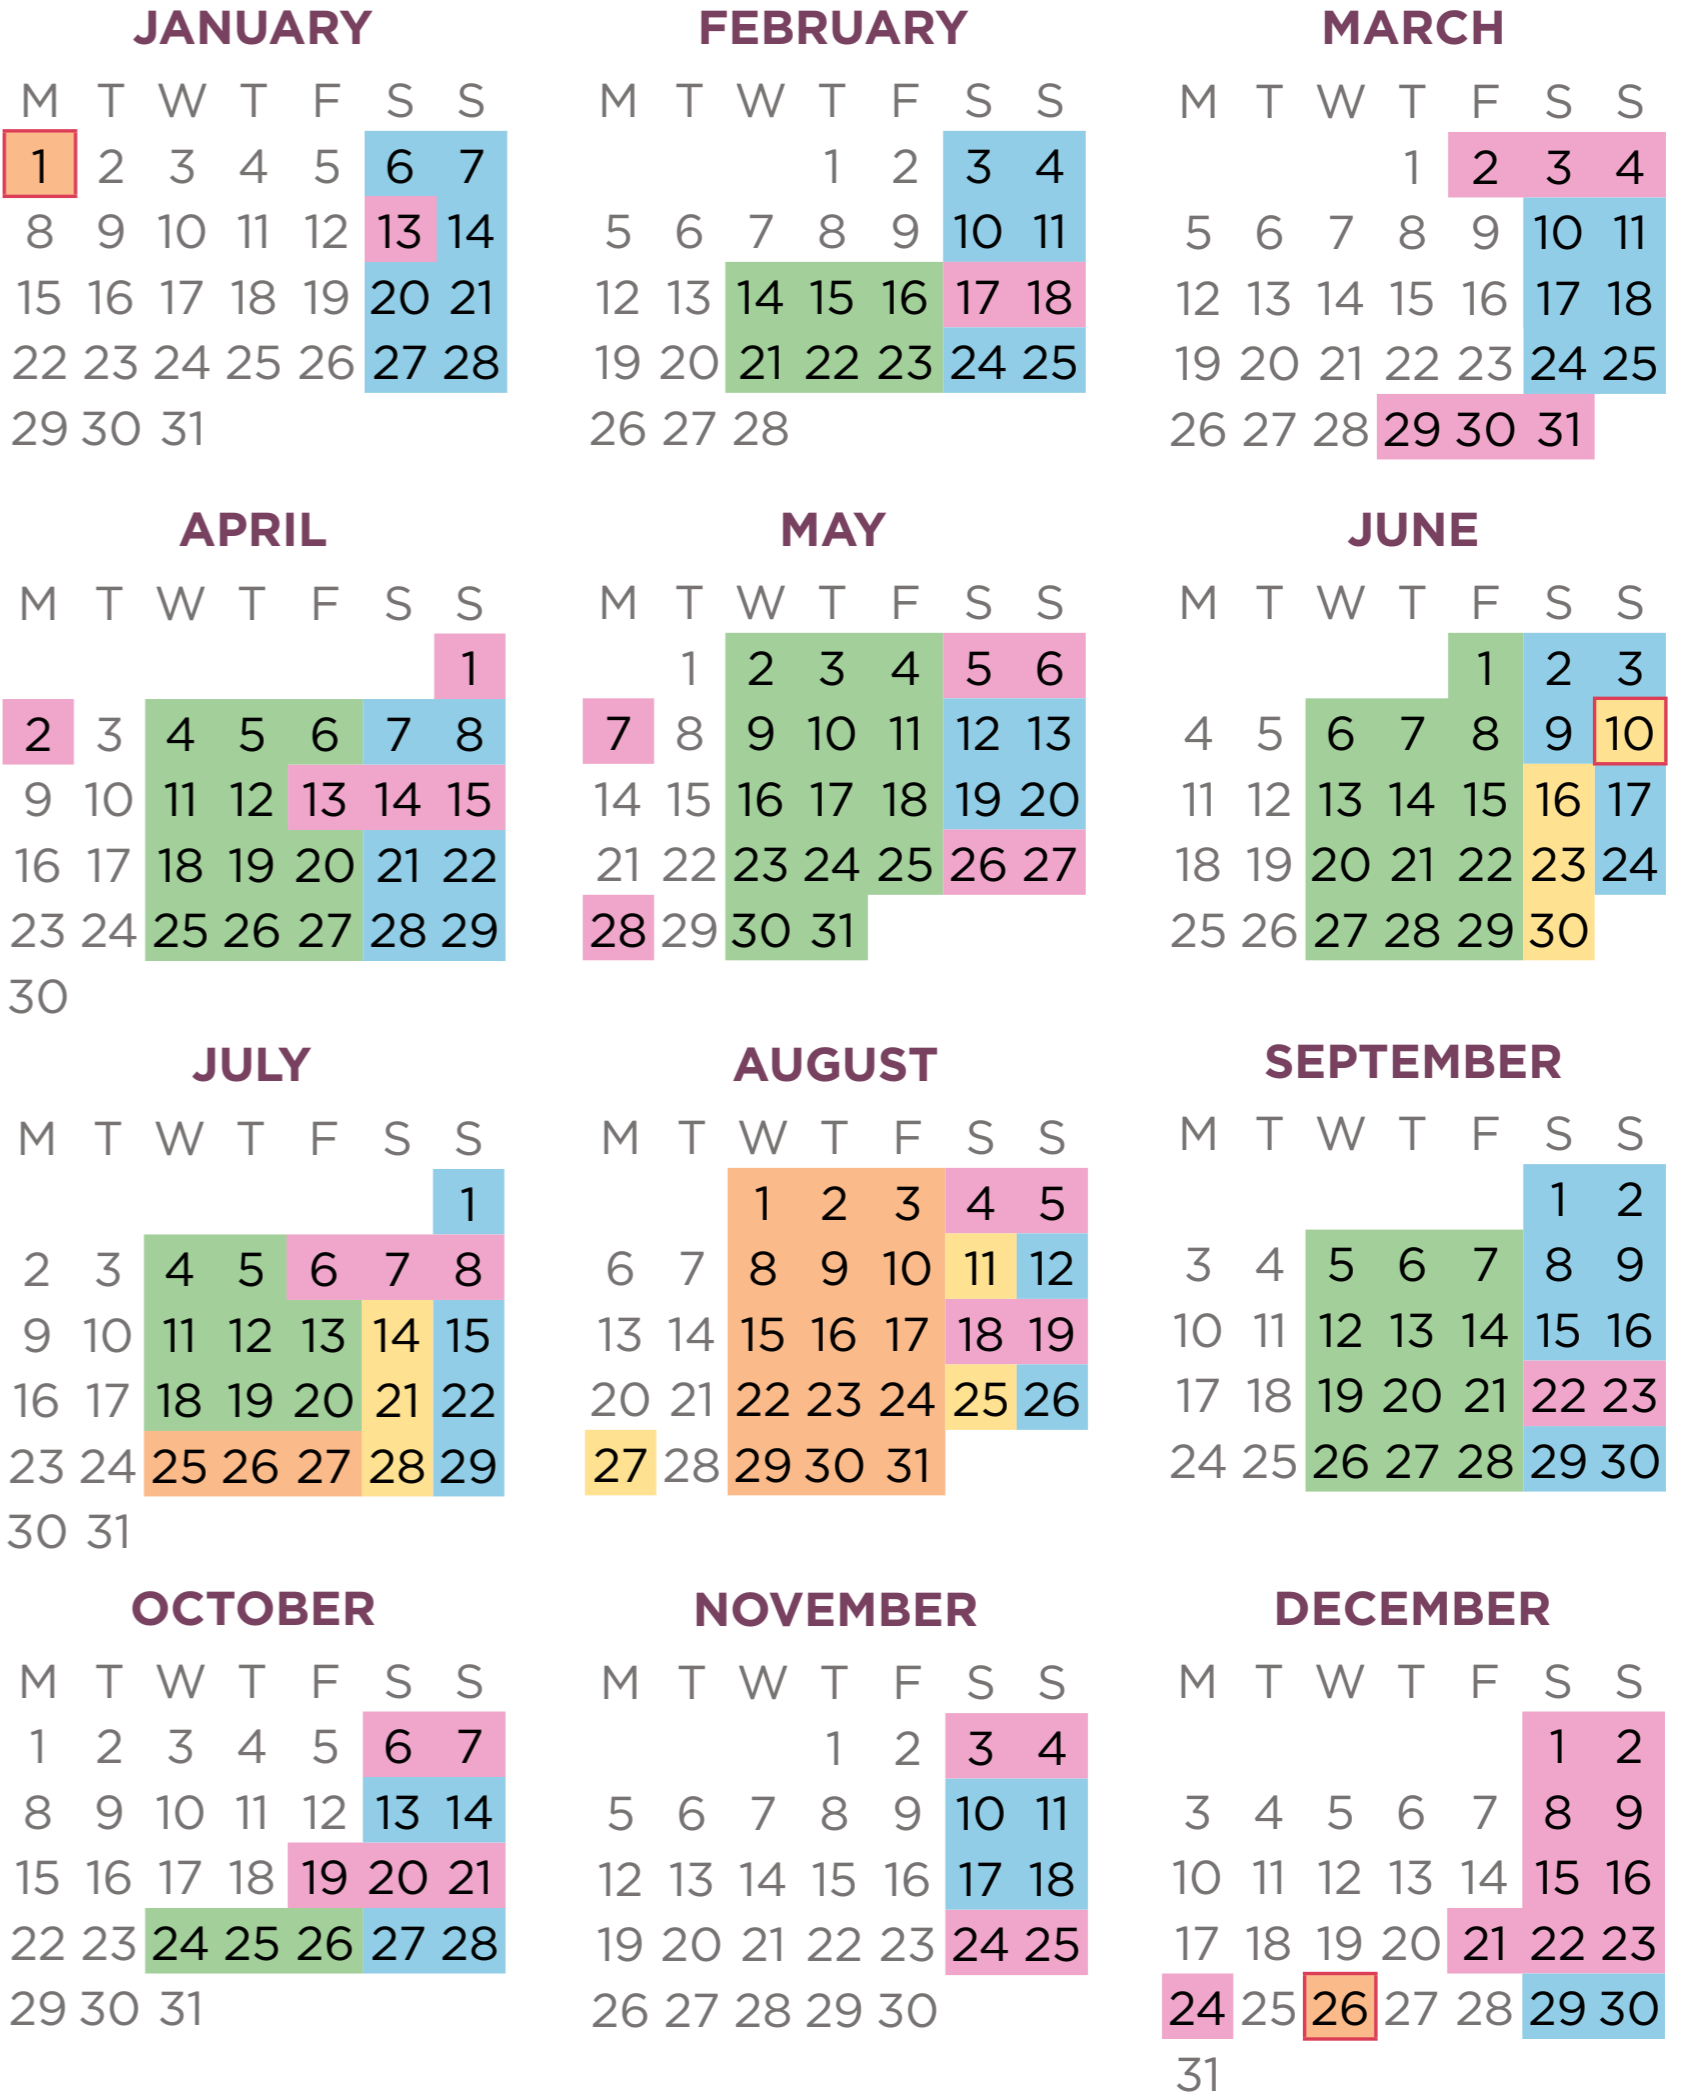

EVERY STOP IS A START...

Timetables & Fares 2018

Visit & return for half price!*

FREEDOM OF THE LINE

Our best value tickets which include unlimited travel all day (excludes special events).

Family: £39.50 (2 adults & 3 children)

Freedom of the Line: £9.50

Full Line Return Tickets:

Adult: £6.50

Child/concession: £4.50

Apply for a Residents' Permit today

OTHER FARES FROM RAWTENSTALL

	Adult		Concession		Child	
	Return	Single	Return	Single	Return	Single
Heywood	£15.50	£10.50	£14.00	£9.50	£9.50	£6.50
Bury Bolton Street/ Summerseat/ Burrs	£12.00	£8.00	£11.00	£7.50	£7.50	£5.00
Ramsbottom/ Irwell Vale	£8.50	£6.00	£8.00	£5.50	£5.50	£4.00

- Child fares apply from ages 5 to 17 and accompanied children aged under 5 travel free (except on special events)
- Concessionary fares apply to ELRPS members and all holders of UK Concessionary and Disabled passes, along with up to two accompanying carers.
- Special events may involve special ticketing arrangements, please see event publicity for more details.
- ATOC staff and HRA pass holders may travel at Residents' Rates.

*Ask at Booking Office or see website for more information.

YELLOW TIMETABLE

		D	S	S	D	S	S	D	S	S	D	S	S
Heywood	dep	-	-	-	10:00	10:45	11:30	12:15	13:15	14:15	15:05	15:45	16:30
Bury Bolton St	dep	-	-	09:30	10:20	11:05	11:50	12:40	13:35	14:35	15:25	16:05	16:48 ^a
Burrs CP	dep	-	-	09:35	10:25	11:10	11:55	12:45	13:40	14:40	15:30	16:10	-
Summerseat	dep	-	-	09:40	10:30	11:15	12:00	12:50	13:45	14:45	15:35	16:15	-
Ramsbottom	dep	-	-	09:47	10:37	11:25	12:15	13:05	14:00	14:55	15:42	16:25	-
Irwell Vale	dep	-	-	09:54	10:44	11:32	12:22	13:12	14:07	15:02	15:49	16:32 ⁿ	-
Rawtenstall	arr	-	-	10:02	10:52	11:40	12:30	13:20	14:15	15:10	15:57	16:40	-